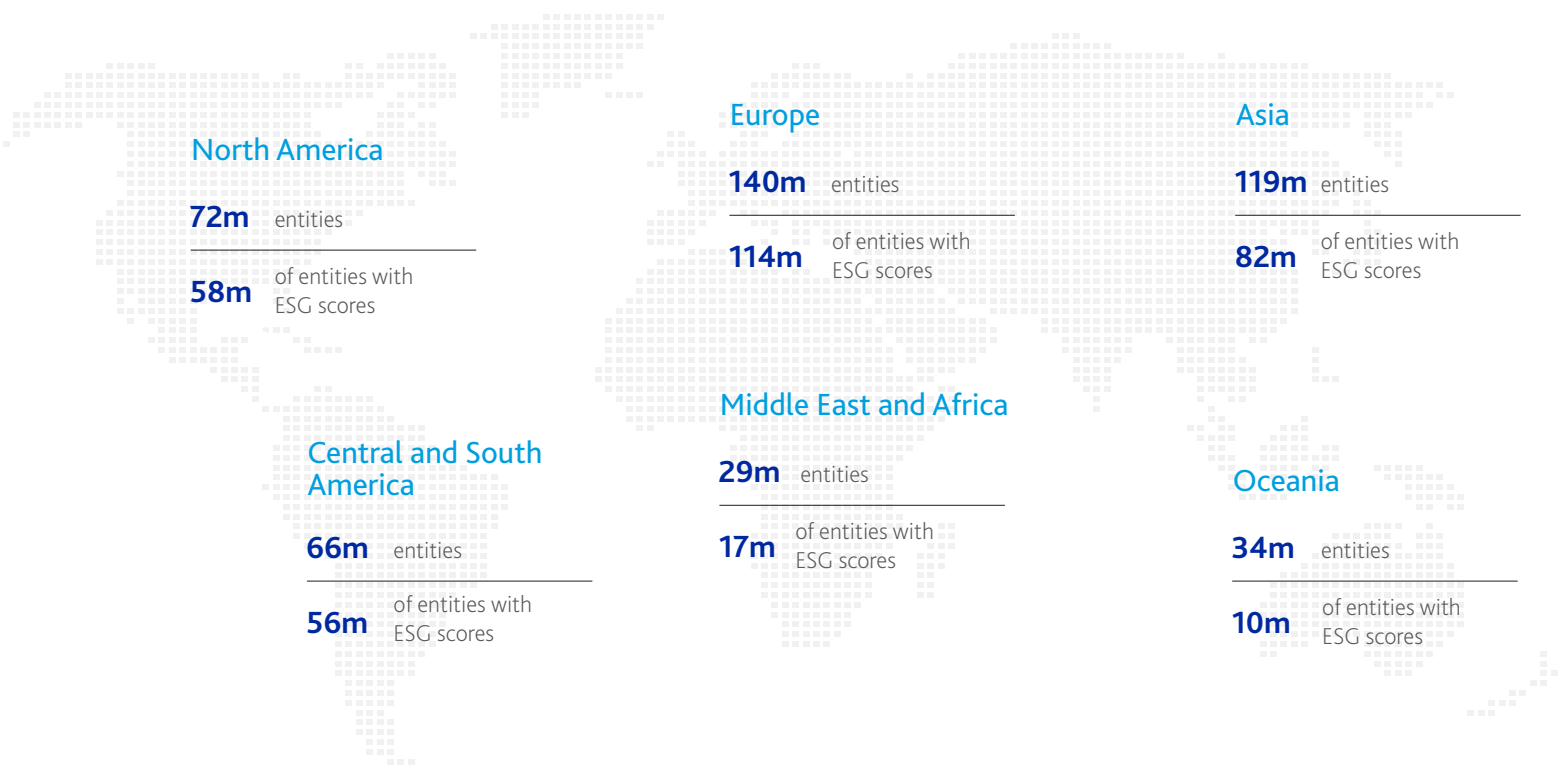

# Orbis is *the* resource for global mastered entity data

## ...and we cover companies in all regions